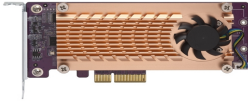

## Descripción del Producto

**QNAP QM2-2S-220A DUAL M2 22110/2280 SATA SSD EXPANSION CARD PCIE GEN2 X2 LOW-PROFILE BRACKET PRE-LOADED LOW-PROFILE FLAT AND FULL-HEIGHT ARE BUNDLED SHORTER VERSION TO SUPPORT TVS-X82/TS-X77 PCIE SLOT 2 SLOT 3**