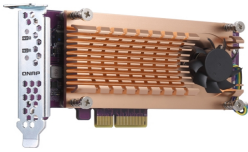

viernes, 22 de noviembre de 2024 , 07:11 AM.

Descripción del Producto

QNAP QM2-2P-344 DUAL M2 PCIE SSD EXPANSION CARD SUPPORTS UP TO TWO M2 2280/22110 FORMFACTOR M2 PCIE GEN3 X4 SSDS PCIE GEN3 X4 HOST INTERFACE LOW-PROFILE BRACKET PRE-LOADED LOW-PROFILE FLAT AND FULL-HEIGHT ARE BUNDLED