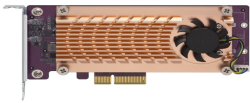

domingo, 24 de noviembre de 2024 , 22:44 PM.

Descripción del Producto

QNAP QM2-2P-244A DUAL M2 22110/2280 PCIE SSD EXPANSION CARD PCIE GEN2 X4 LOW-PROFILE BRACKET PRE-LOADED LOW-PROFILE FLAT AND FULL-HEIGHT ARE BUNDLED SHORTER VERSION TO SUPPORT TVS-X82/TS-X77 PCIE SLOT 2 SLOT 3