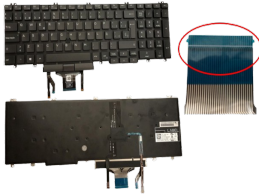

Saturday, 23 de May de 2026 , 07:17 AM.

Descripción del Producto

KEY0833 DELL SPANISH IBERO WITH ALPHANUMERIC BLACK KEYS WITH POINTSTICK WITH BACKLIT NOT BLACK FRAME DOWN CENTRAL CONNECTOR WITH TRACKPAD - KEY0833