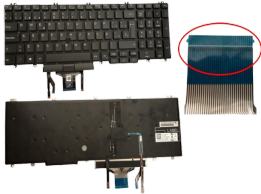

Tuesday, 28 de April de 2026 , 14:04 PM.

Descripción del Producto

KEY0833 DELL SPANISH IBERO WITH ALPHANUMERIC BLACK KEYS WITH POINTSTICK WITH BACKLIT NOT BLACK FRAME DOWN CENTRAL CONNECTOR WITH TRACKPAD - KEY0833