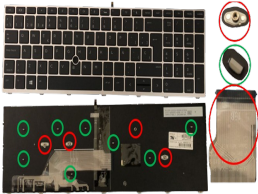

Wednesday, 29 de April de 2026 , 02:14 AM.

Descripción del Producto

**KEY0760 HP SPANISH IBERO WITH ALPHANUMERIC BLACK KEYS WITH
POINTSTICK WITH BACKLIT WITH SILVER FRAME DOWN CENTRAL
CONNECTOR - KEY0760**