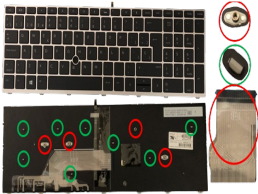

Friday, 22 de May de 2026 , 20:06 PM.

Descripción del Producto

**KEY0760 HP SPANISH IBERO WITH ALPHANUMERIC BLACK KEYS WITH
POINTSTICK WITH BACKLIT WITH SILVER FRAME DOWN CENTRAL
CONNECTOR - KEY0760**

Soluciones Integrales En Tecnología Global Office S.A. DE C.V.